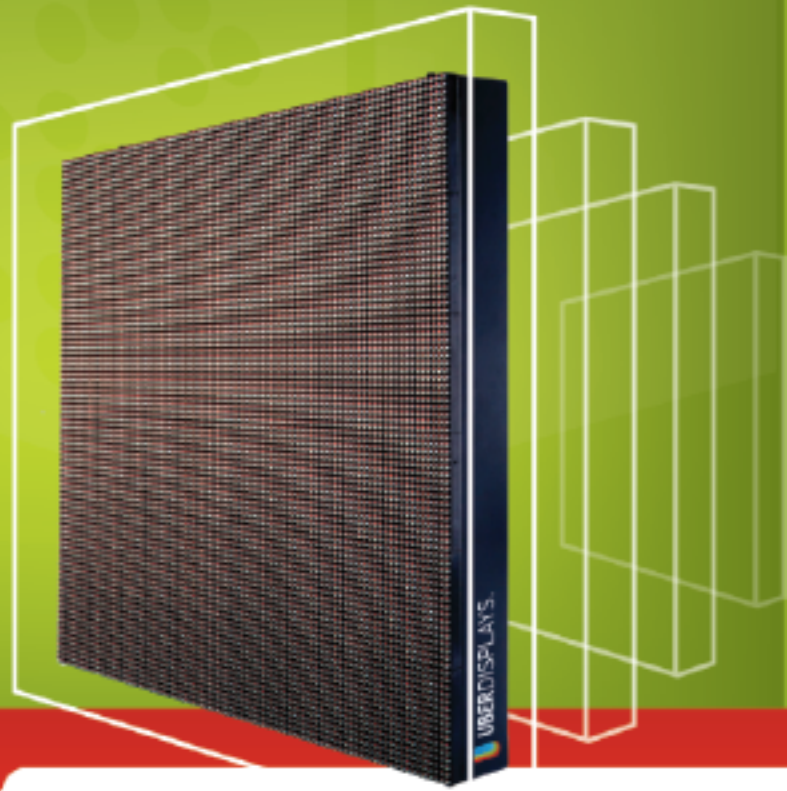

THE
UBER 10
SERIES | 10mm LED Display

The Uber 10 is our go-to work-horse for a vast array of exterior sign display applications. Ideal for on-premise signs and advertising displays, the Uber 10 is the perfect LED solution for at-a-distance viewing. Whether viewed by walking traffic or vehicle traffic, the Uber 10 is a call-to-action display with impressive resolution that can't be ignored.

What's under the hood...

Pixel Pitch	10mm	Best Viewing Distance	> 10 m (33 feet)
Pixel Density	10000 pixels/m ²	Average Energy Consumption	0.4 kwh
Pixel Configuration	 R-1 G-1 B-1	IP Rating	Front/Rear IP65
Cabinet Dimensions	38"X38"	Refresh Rate	300 ~ 4800Hz
Brightness	5500 nits/m ²	LED Lifetime	100,000 Hours / 12 Years