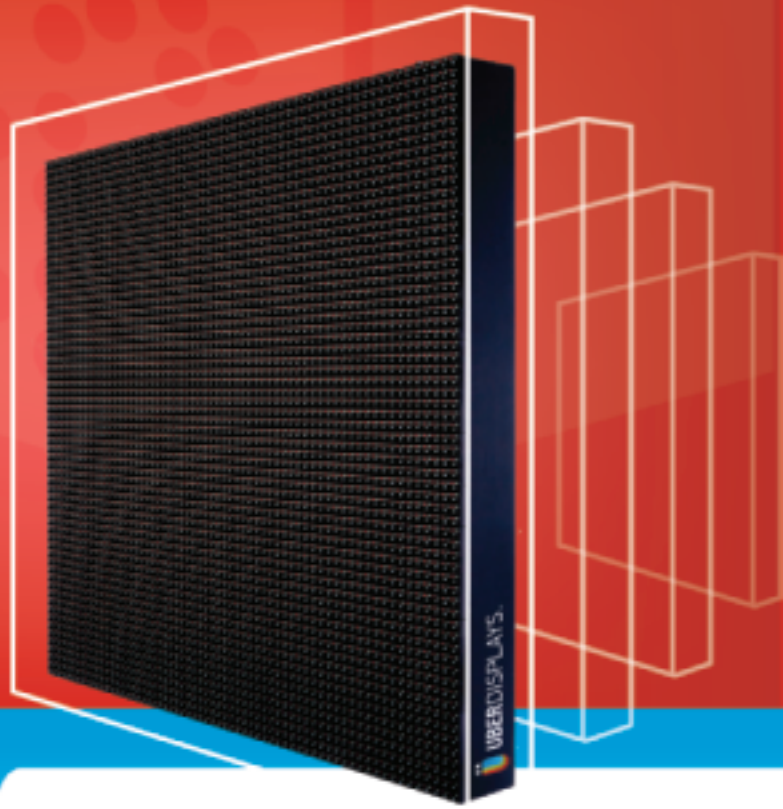

THE
UBER 16
SERIES | 16mm LED Display

The Uber 16 is our big punch for big applications. Ideal for large format advertising and billboard displays, the Uber 16 is the perfect, full color LED solution to reach high vehicle traffic areas. The big visual punch of the Uber 16 will make an impression that will bring results.

What's under the hood...

Pixel Pitch	16mm	Best Viewing Distance	>16 m (52.5 feet)
Pixel Density	3906 pixels/m ²	Average Energy Consumption	0.45 kwh
Pixel Configuration	 R-1 G-1 B-1	IP Rating	Front/Rear IP65
Cabinet Dimensions	38"X38"	Refresh Rate	300 ~ 260VAC. 50/60Hz
Brightness	7500 nits/m ²	LED Lifetime	100,000 Hours / 12 Years