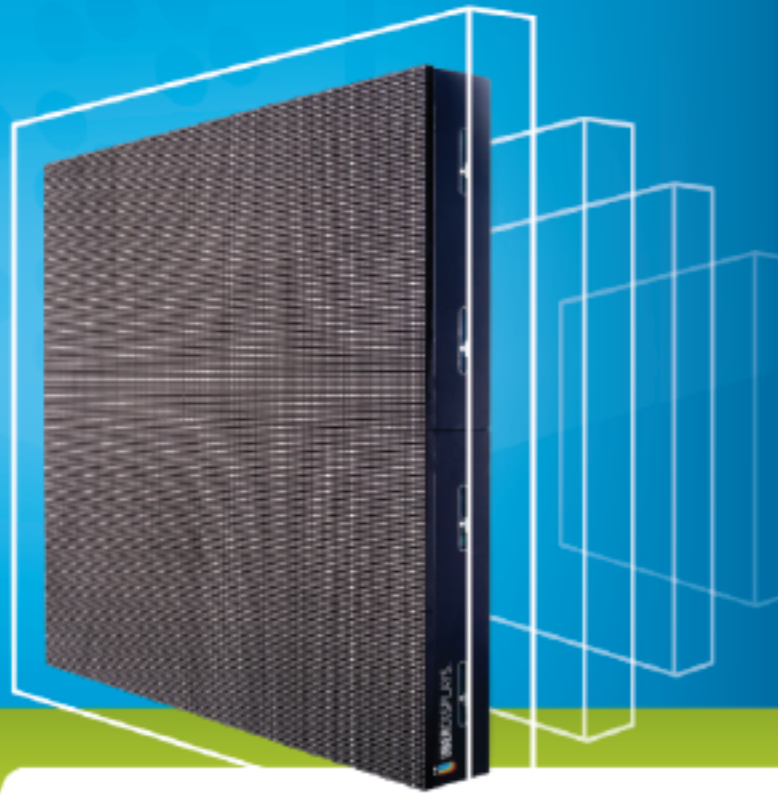

THE  
**UBER 6**  
SERIES | 6mm LED Display

The high resolution of the Uber 6 makes it the ideal solution for both exterior and interior areas with high foot-traffic. The Uber 6 is a powerful SMD display that is perfect for Retail markets, Shopping Centers, Civic Centers, Campuses and Healthcare Institutions. The Uber 6 makes it easy to reach, direct and impact your audience.

### What's under the hood...

<b>Pixel Pitch</b>	6mm	<b>Best Viewing Distance</b>	> 7 m (23 feet)
<b>Pixel Density</b>	25600 pixels/m2	<b>Average Energy Consumption</b>	0.8 kwh/m2
<b>Pixel Configuration</b>	 SMD 3 in 1	<b>IP Rating</b>	Front/Rear IP65
<b>Cabinet Dimensions</b>	40"X40"	<b>Refresh Rate</b>	300 ~ 4800Hz
<b>Brightness</b>	6000 nits/m2	<b>LED Lifetime</b>	100,000 Hours / 12 Years